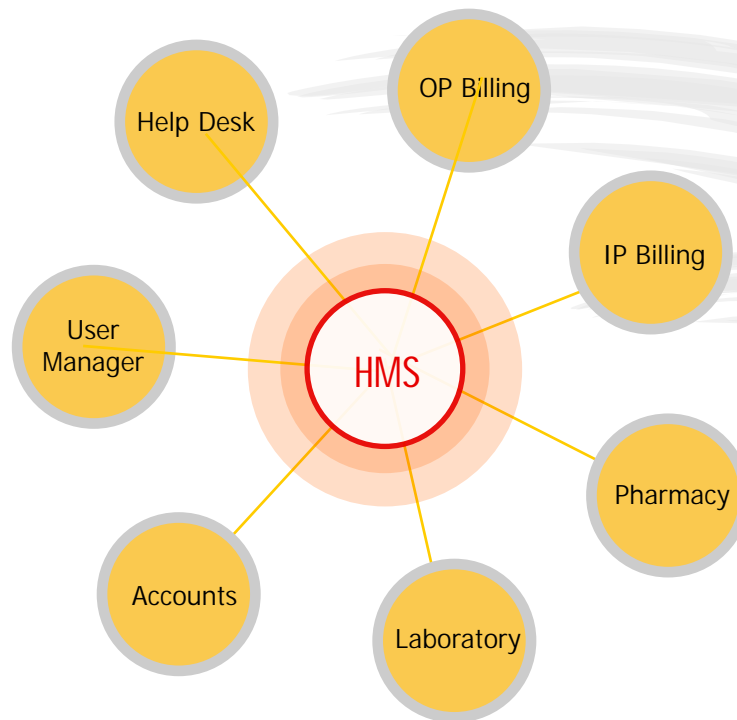

Hospital Management System (TSSIL HMS)

Monitor Hospital Online Anywhere Anytime

Hospital Management System is to cover a wide range of hospital administration and management processes. It is an integrated end-to-end Hospital Management System that provides relevant information across the hospital to support effective decision making for patient care, hospital administration and critical financial accounting, in a seamless flow.

Highlights:

- One Integrated View to Patients for Billing, Collection, Discharge Detail, Patient Medical History etc.
- Package supports Adaptability & Scalability of software making it more robust.
- General and Standardized Health Packages for the OP and IP Patients
- Authentication and verification of entries through Audit Trail Facility
- Easy Query Handling for instant decision of Bed Allocation for Patients, and request for the Bed Transfers
- Effective Search facility to search any type of information related to Patient history
- Built in Work Flow Management for all functional areas

US Office

Topnotch Consulting
3370, E Lark Drive Chandler, AZ - 85286, USA
Phone: (480) 855-7975 Fax: (831) 855-7975
E-mail: contact@tssil.com

India Office

Topnotch Softsol
83-978 (972) 1st Floor Sreenagar Colony,
Hyderabad - 500 073 Andhra Pradesh - INDIA
Phone: +91 - 04 -66685092
E-mail: sales@tssil.com