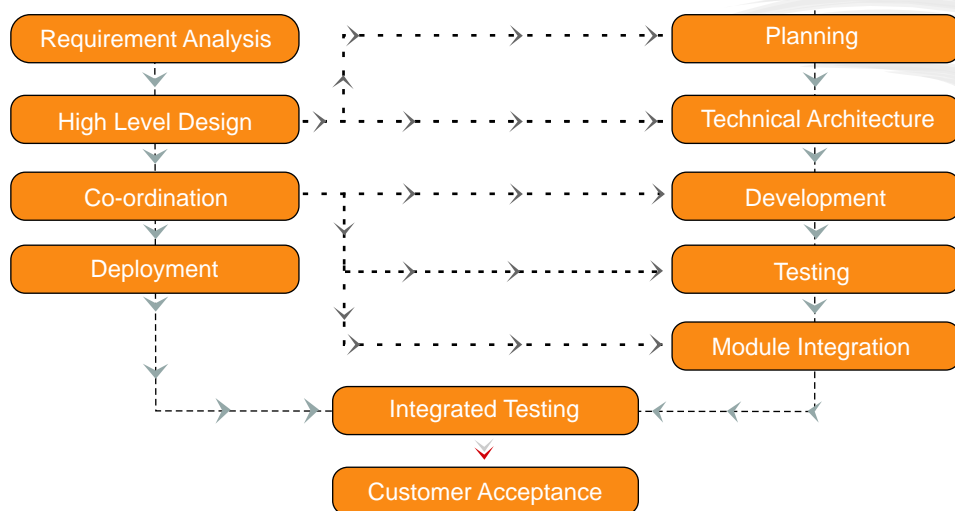

Topnotch Solutions Expertise:

- B2B, B2C & B2G E-commerce Solutions
- Enterprise Resource Planning Solutions
- Customer Relationship Management Solutions
- Content Management & Information Portals
- Custom Software Solutions
- Transaction Management Solutions
- System Integration & Business Intelligence

Topnotch Quality Assurance:

Topnotch is committed to deliver quality software products and services that fulfill all the needs and expectations of our customers. We ensure the best quality in our process by applying following methods:

- Periodic Quality Training programs to enhance the performance of all employees.
- Inspecting the quality of the applications at all levels of development.
- Implementing Extensive Testing methodologies by our in-house Testing team.
- Developing effective internal testing mechanisms.
- Our experienced project managers utilize high quality techniques and procedures to assure quality at all stages of software development such as:

- Planning
- Control
- Issues Management
- Documentation
- Tracking
- Transition Management
- Implementation
- Communication

Topnotch Delivery Model:

US Office

Topnotch Consulting
3370, E Lark Drive Chandler, AZ - 85286, USA
Phone: (480) 855-7975 Fax: (831) 855-7975
E-mail: contact@tssil.com

India Office

Topnotch Softsol
83-978 (972) 1st Floor Sreenagar Colony,
Hyderabad - 500 073 Andhra Pradesh - INDIA
Phone: +91 - 04 -66685092
E-mail: sales@tssil.com