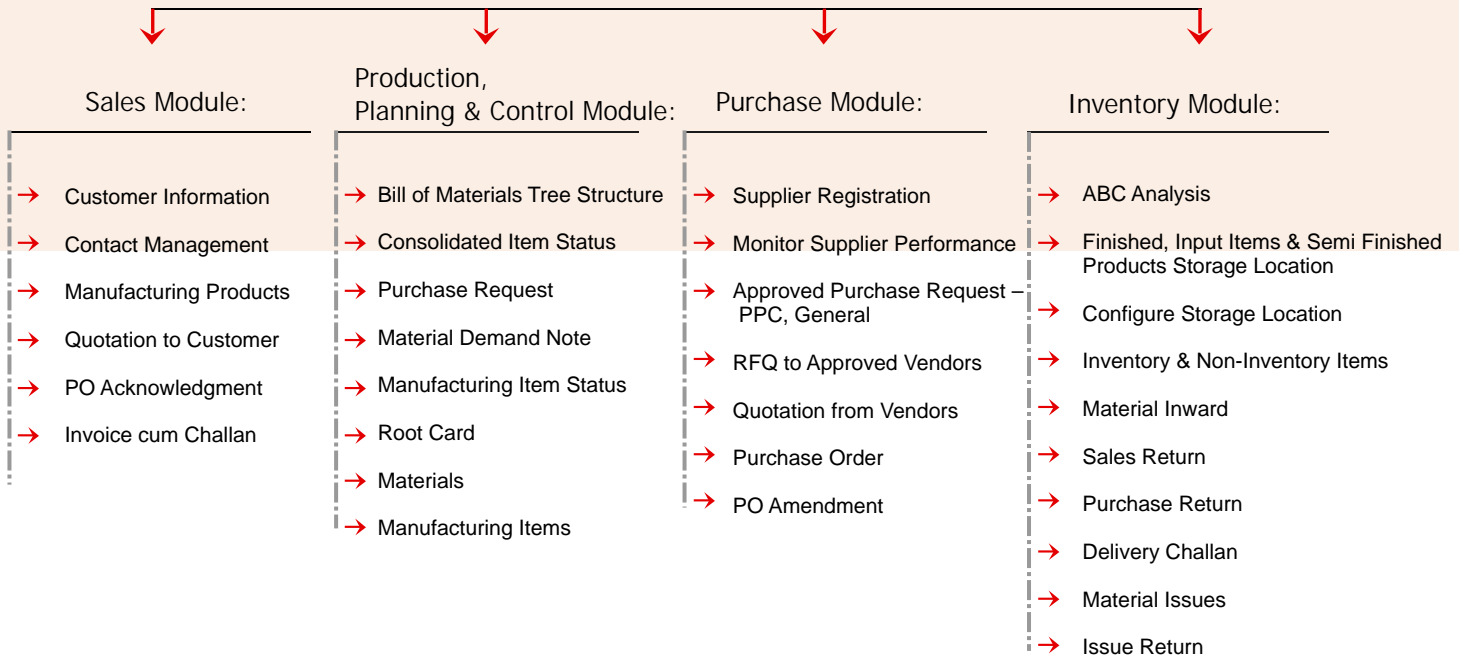

ERPLite (Manufacturing) Modules:

US Office

Topnotch Consulting
3370, E Lark Drive Chandler, AZ - 85286, USA
Phone: (480) 855-7975 Fax: (831) 855-7975
E-mail: contact@tssil.com

India Office

Topnotch Softsol
83-978 (972) 1st Floor Sreenagar Colony,
Hyderabad - 500 073 Andhra Pradesh - INDIA
Phone: +91 - 04 -66685092
E-mail: sales@tssil.com