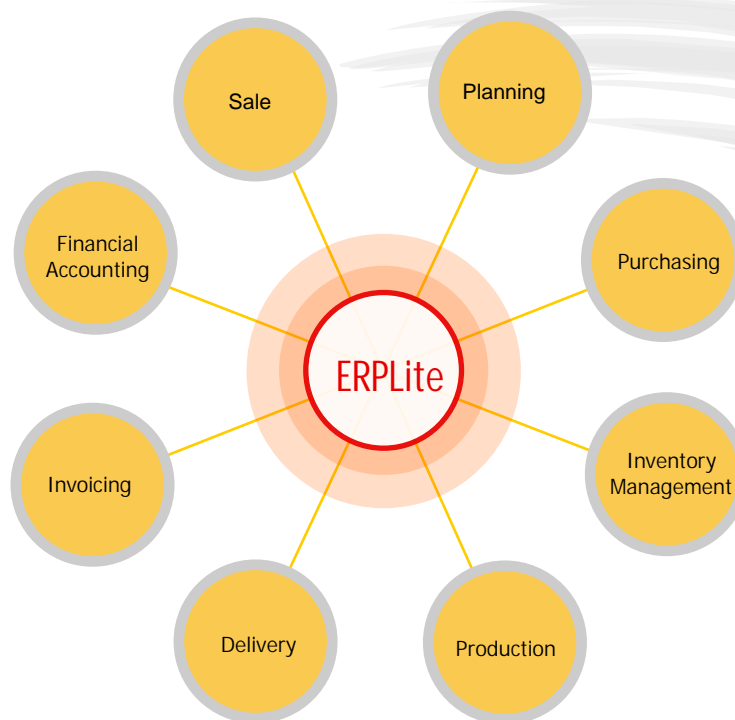

US Office

Topnotch Consulting
3370, E Lark Drive Chandler, AZ - 85286, USA
Phone: (480) 855-7975 Fax: (831) 855-7975
E-mail: contact@tssil.com

India Office

Topnotch Softsol
83-978 (972) 1st Floor Sreenagar Colony,
Hyderabad - 500 073 Andhra Pradesh - INDIA
Phone: +91 - 04 -66685092
E-mail: sales@tssil.com